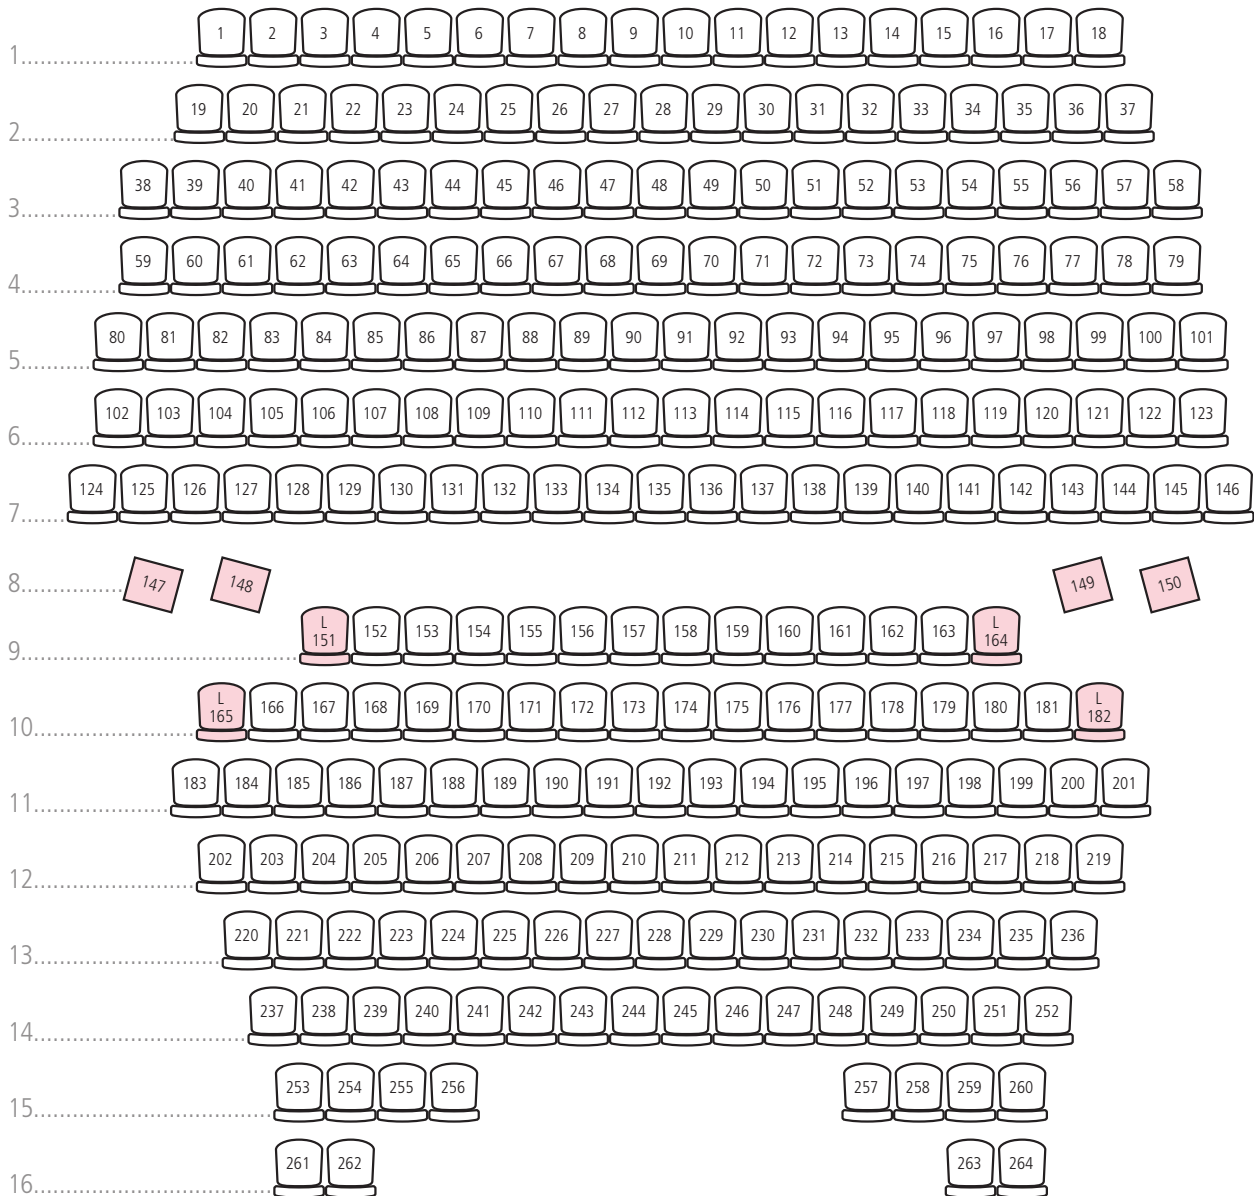

## STAGE

LEFT

RIGHT

## ENTRANCE

ROW 8 WHEELCHAIRS  
WITH SPACE FOR ACCOMPANYERS

Halmstads  
Teater