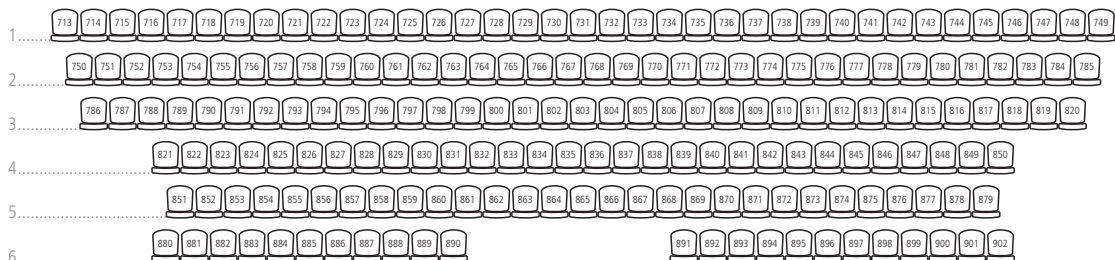

# Stora salongen

STAGE

LEFT

RIGHT

PARQUET

ROW 24  
WHEELCHAIRS IN PAIRS

ENTRANCE PARQUET

BALCONY

ENTRANCE BALCONY

Halmstads  
Teater

ENTRANCE BALCONY