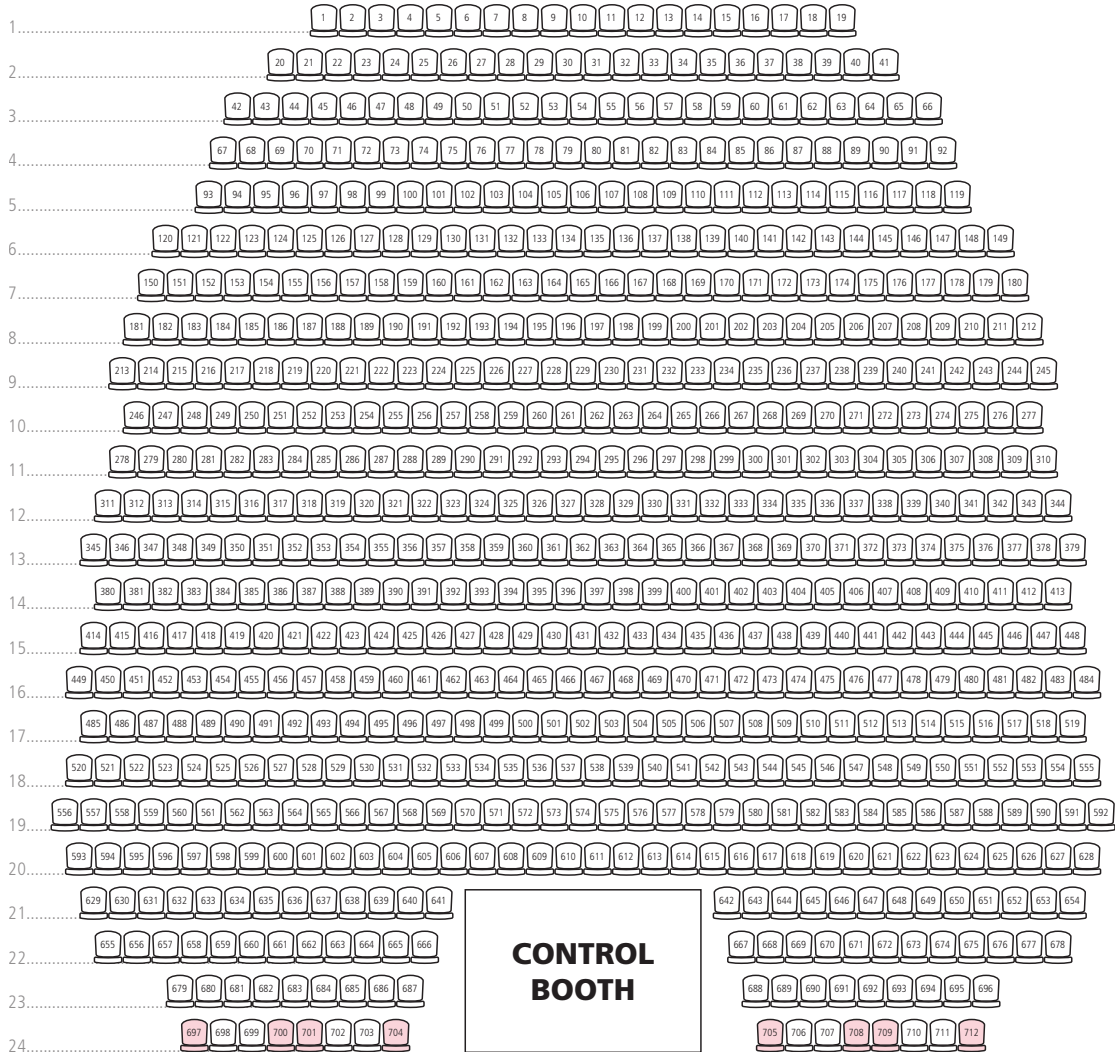

# Stora salongen

STAGE

LEFT

RIGHT

PARQUET

ROW 24  
WHEELCHAIRS IN PAIRS

ENTRANCE PARQUET

BALCONY

ENTRANCE BALCONY

Halmstads  
Teater

ENTRANCE BALCONY